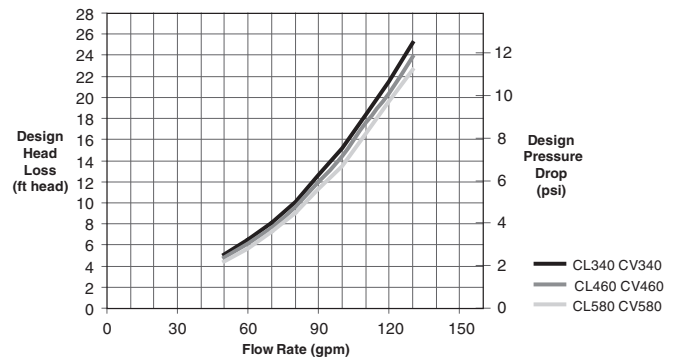

## Jandy Pro Series CV & CL Cartridge Filters

The CV and CL Cartridge Filters set the benchmark in cartridge filtration. Loaded with user-friendly features, Jandy Pro Series Cartridge Filters optimize surface area and help provide clean, sparkling water. They are constructed of durable and corrosion-resistant materials for maximum durability and are available in 340, 460 and 580 square foot models.

- » The included Sweep Elbow and unions allow the filter to easily connect to nearly all Jandy Pro Series products
- » 2" x 2½" Universal Unions and easy grip handles make installation and cleaning easy
- » Extra large 2" drain port allows for easy cleaning
- » Unique pressure gauge features clean/dirty indicator that can be customized, making it easy to assess filter cartridge condition

### DIMENSIONS

#### CV/CL Filter Head Loss Curves