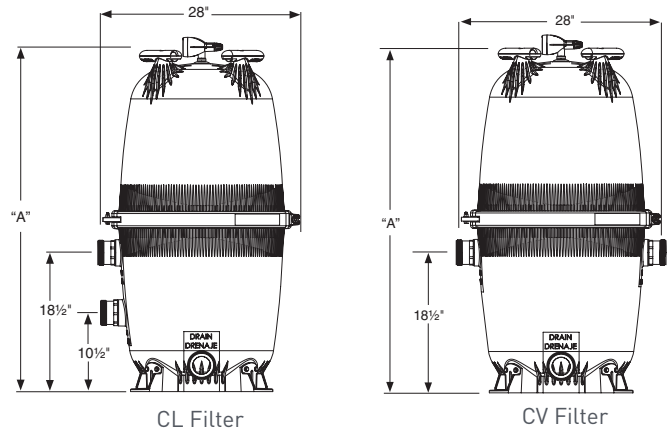

- » The included Sweep Elbow and unions allow the filter to easily connect to nearly all Jandy Pro Series products
- » 2" x 2½" Universal Unions and easy grip handles make installation and cleaning easy
- » Extra large 2" drain port allows for easy cleaning
- » Unique pressure gauge features clean/dirty indicator that can be customized, making it easy to assess filter cartridge condition

### DIMENSIONS

#### Specifications and Dimensions, CL & CV Series Filters

Model Number	CL340	CL460	CL580	CV340	CV460	CV580
Filter Area	340 ft <sup>2</sup>	460 ft <sup>2</sup>	580 ft <sup>2</sup>	340 ft <sup>2</sup>	460 ft <sup>2</sup>	580 ft <sup>2</sup>
Design Flow Rate	.37 gpm/ft <sup>2</sup>	.33 gpm/ft <sup>2</sup>	.26 gpm/ft <sup>2</sup>	.37 gpm/ft <sup>2</sup>	.33 gpm/ft <sup>2</sup>	.26 gpm/ft <sup>2</sup>
Maximum Flow	127 gpm	150 gpm	150 gpm	127 gpm	150 gpm	150 gpm
Six Hour Capacity	45,720 gallons	54,000 gallons	54,000 gallons	45,720 gallons	54,000 gallons	54,000 gallons
Eight Hour Capacity	60,960 gallons	72,000 gallons	72,000 gallons	60,960 gallons	72,000 gallons	72,000 gallons
Maximum Working Pressure	50 psi	50 psi	50 psi	50 psi	50 psi	50 psi
Cartridges Required	4 (85ft <sup>2</sup> each)	4 (115ft <sup>2</sup> each)	4 (145ft <sup>2</sup> each)	4 (85ft <sup>2</sup> each)	4 (115ft <sup>2</sup> each)	4 (145ft <sup>2</sup> each)
Shipping Weight	93 lbs.	95 lbs.	101 lbs.	106 lbs.	106 lbs.	112 lbs.
Height ("A")	41 inches	41 inches	47 inches	41 inches	41 inches	47 inches
Footprint	25" dia. circle	25" dia. circle	25" dia. circle	25" dia. circle	25" dia. circle	25" dia. circle
Distance Between Inlet and Outlet	8"	8"	8"	Not Applicable	Not Applicable	Not Applicable