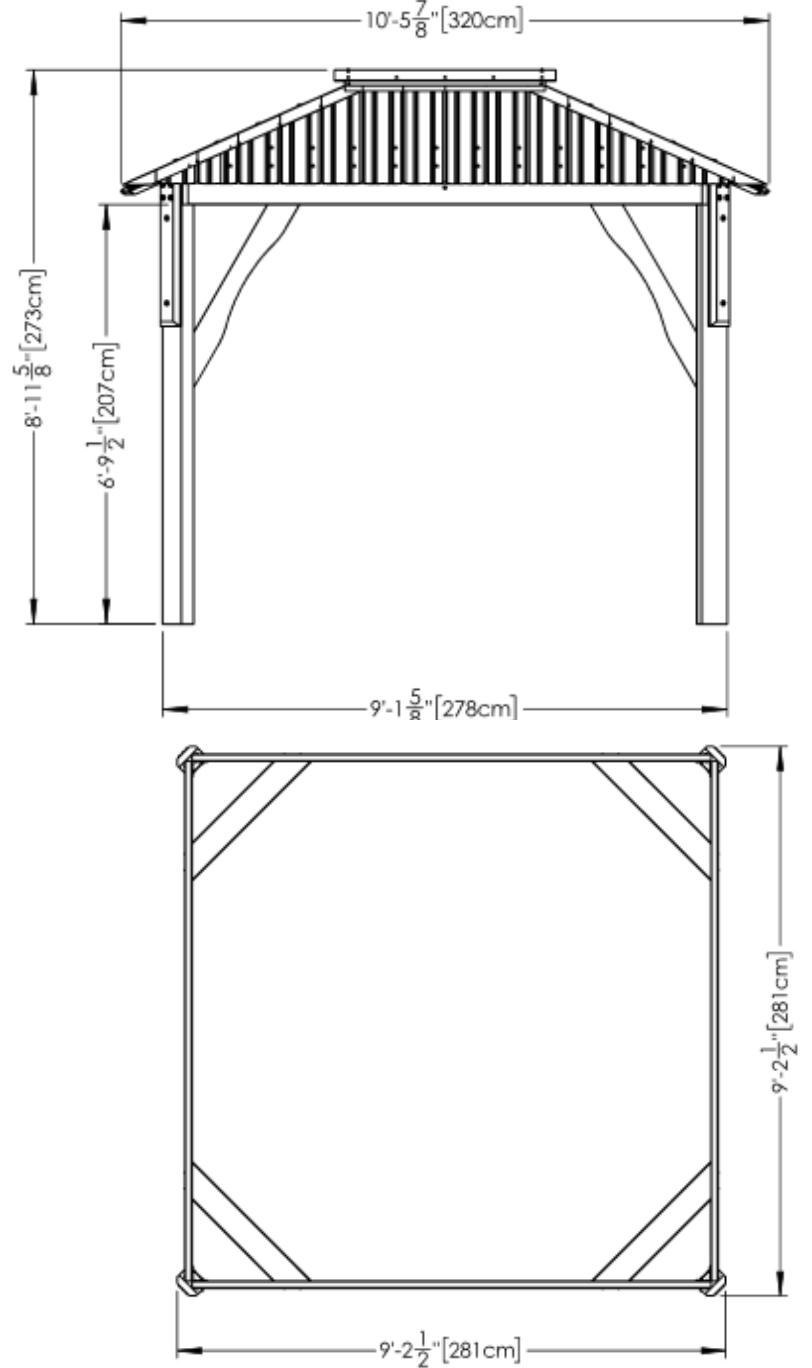

*The Ultimate Outdoor Living Space to
Unite Family and Friends*

MADE IN CANADA

The Napa by Visscher turns your spa into your exclusive entertainment center. This model incorporates a 43" x 43" skylight dome in a trusted Visscher metal roof structure. Sturdy posts and optional bar accent your property nicely. Adjustable louvers are available to suit your level of exposure to the elements as your relax beneath this structure. Add one or more optional Cabana Roofs for the ultimate experience and maximum protection from the elements.

OPTIONS

Bar Kit and Stools

Extra Stools

Cabana Roof Extensions

Adjustable Louver Privacy Panels

COLOR

Blacksmith Structure

Dark Bronze Roof