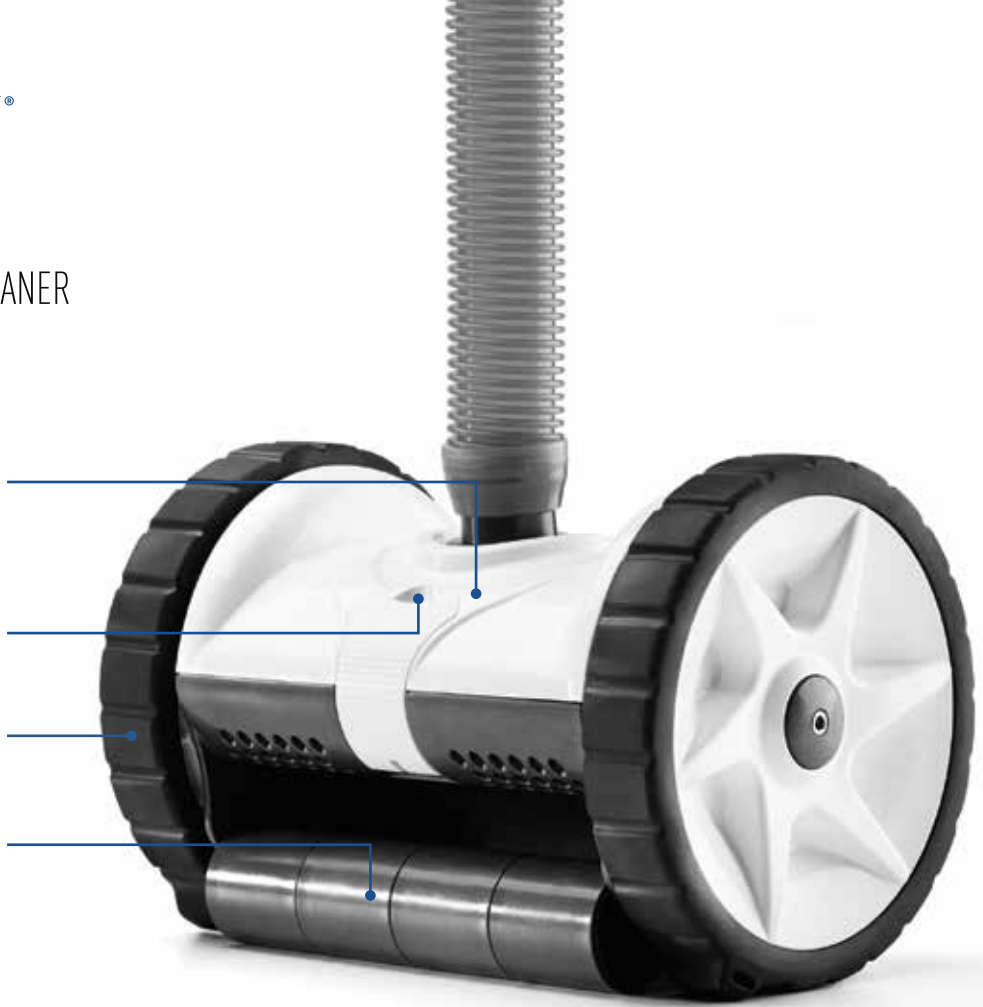

NEW KREEPY KRAULY® WARRIOR™

SUCTION-SIDE INGROUND POOL CLEANER

CONQUER DIRT AND DEBRIS WITH THE NEW WARRIOR

You won't find a suction-side cleaner that works harder than the NEW Warrior cleaner. Put Warrior in your inground pool and you'll win the battle against leaves, sand and other hard-to-clean debris.

Its two-wheeled design and programmed steering maneuvers Warrior decisively around your pool, conquering 90 degree floor-to-wall angles, deep to shallow bottoms and hard to reach corners. It's ready to deploy quickly – just set it and forget it. While it is powerful and durable, Warrior's sleek, modern design looks right at home in any pool environment.

NEW KREEPY KRAULY® WARRIOR™

SUCTION-SIDE INGROUND POOL CLEANER

Sure-Flow turbine design allows dirt and debris to easily pass through, avoiding the clogging common with other two-wheel cleaners

Servicing is quick and easy with Warrior's Quick-Release Latch

Two-wheel design for fast, agile cleaning, even in tight spaces

Roller Skirt maneuvers up and over obstacles for uninterrupted cleaning

COMPLETE, UNINTERRUPTED CLEANING PERFORMANCE

The Warrior cleaner unites outstanding performance with a sleek, compact design. And it doesn't quit cleaning when it encounters obstacles or heavy debris.