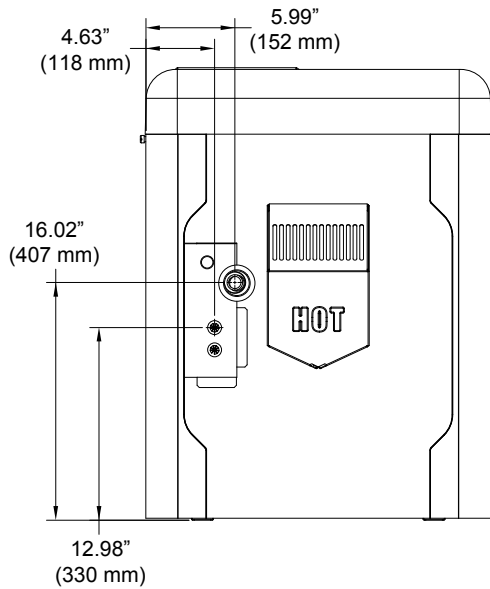

## MODELS 264 & 404

**FRONT**

**LEFT SIDE**

**RIGHT SIDE**

**AVIA I&O Manual**

Click link to access  
or visit [Raypak.com](http://Raypak.com)

Model No.	MBTUH Input (kWh)	Combustion Air ø in. (mm)	Flue ø in. (mm)	Gas Conn.	Water Conn.	Unit Weight lbs. (kg)	Shipping Weight lbs. (kg)
264	264 (77.4)	4 (101.6)	4 (101.6)	3/4" NPT	2" Buttress	135 (61.2)	155 (70.2)
404	399 (116.9)	4 (101.6)	4 (101.6)	3/4" NPT	2" Buttress	135 (61.2)	155 (70.2)