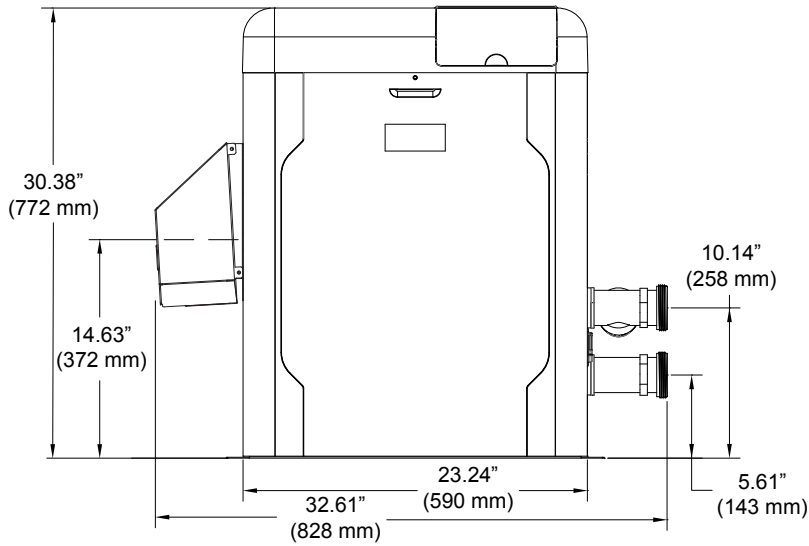

## MODELS 264 & 404

**FRONT**

**LEFT SIDE**

**RIGHT SIDE**

**AVIA I&O Manual**

Click link to access  
or visit [Raypak.com](http://Raypak.com)

Model No.	MBTUH Input (kWh)	Combustion Air ø in. (mm)	Flue ø in. (mm)	Gas Conn.	Water Conn.	Unit Weight lbs. (kg)	Shipping Weight lbs. (kg)
264	264 (77.4)	4 (101.6)	4 (101.6)	3/4" NPT	2" Buttress	135 (61.2)	155 (70.2)
404	399 (116.9)	4 (101.6)	4 (101.6)	3/4" NPT	2" Buttress	135 (61.2)	155 (70.2)