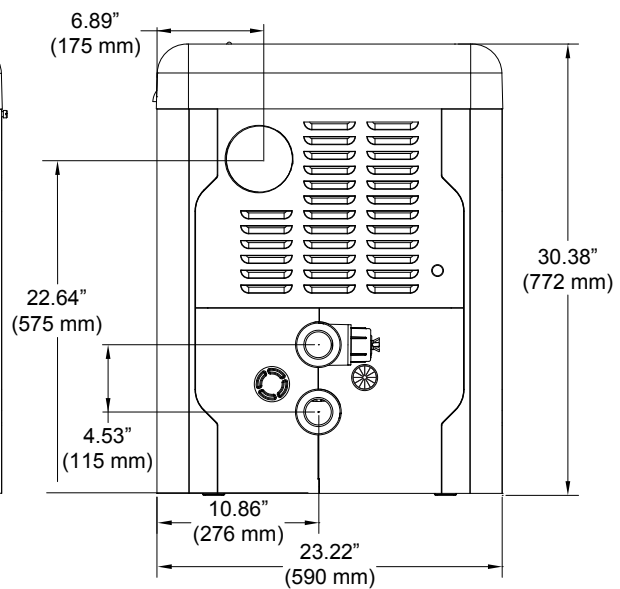

## MODELS 264 & 404

**FRONT**

**LEFT SIDE**

**RIGHT SIDE**

**AVIA I&O Manual**

Click link to access  
or visit [Raypak.com](http://Raypak.com)

Model No.	MBTUH Input (kWh)	Combustion Air ø in. (mm)	Flue ø in. (mm)	Gas Conn.	Water Conn.	Unit Weight lbs. (kg)	Shipping Weight lbs. (kg)
264	264 (77.4)	4 (101.6)	4 (101.6)	3/4" NPT	2" Buttress	135 (61.2)	155 (70.2)
404	399 (116.9)	4 (101.6)	4 (101.6)	3/4" NPT	2" Buttress	135 (61.2)	155 (70.2)