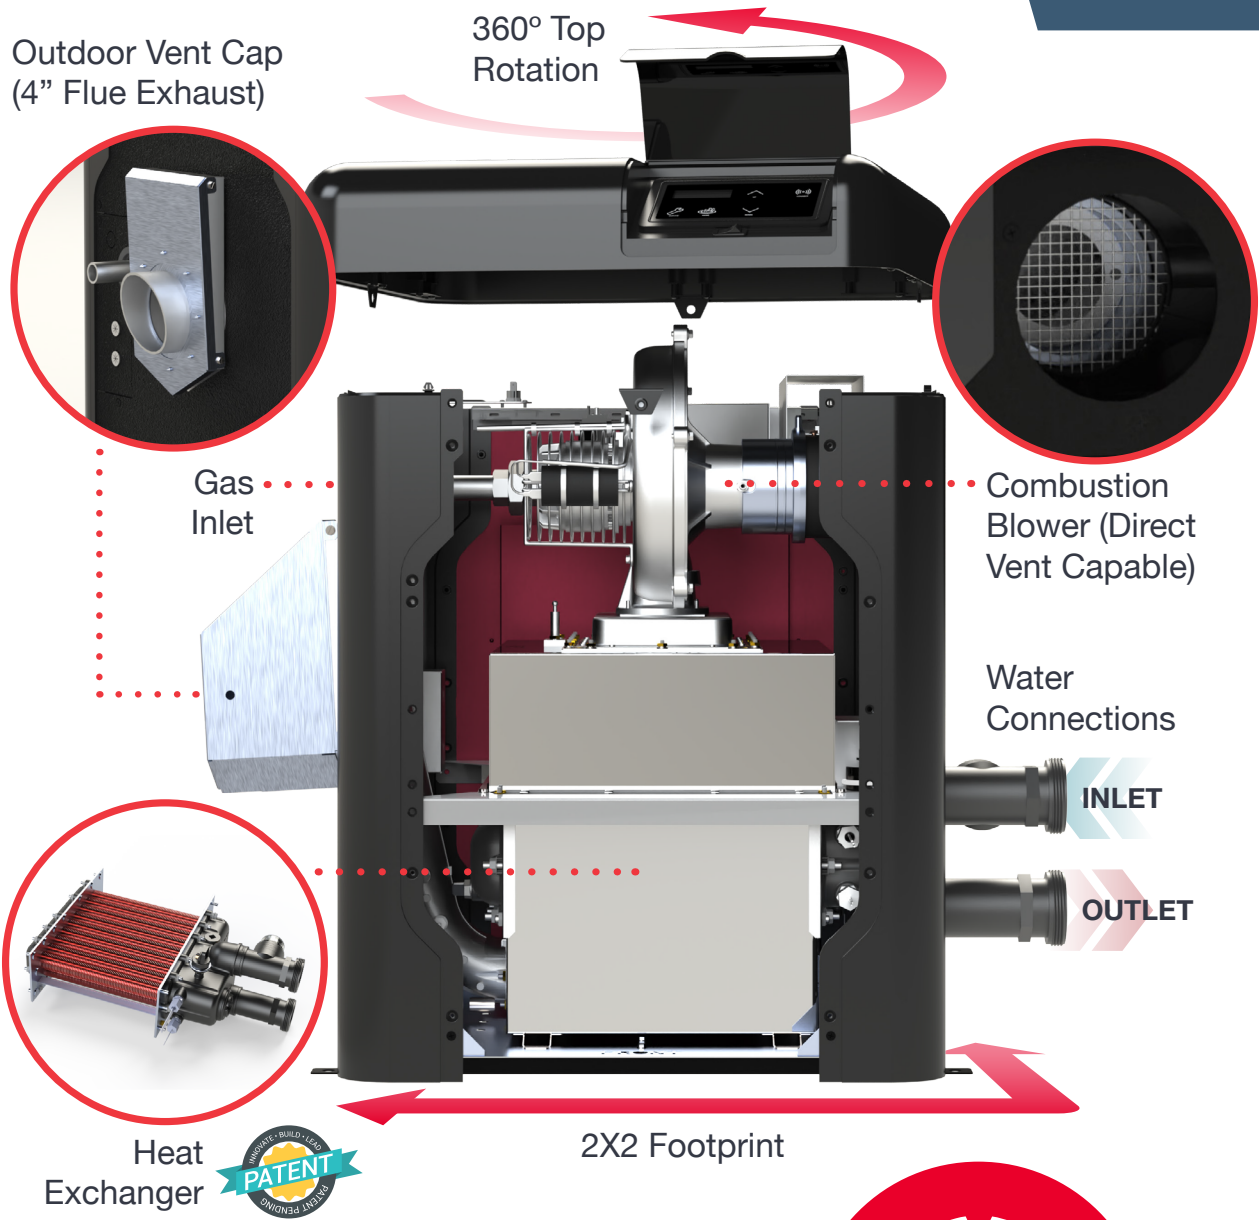

# SMARTER CONTROLS

Managing your pool heater has never been easier. AVIA is built with a sophisticated control system that allows you to manage your heater and ecosystem through its easy to use touch control interface.

LCD Display

Pool Set 85F  
Water Temp 80F

Connect Menu

Temp Adjust

Service Menu

Mode Key

UP

DOWN