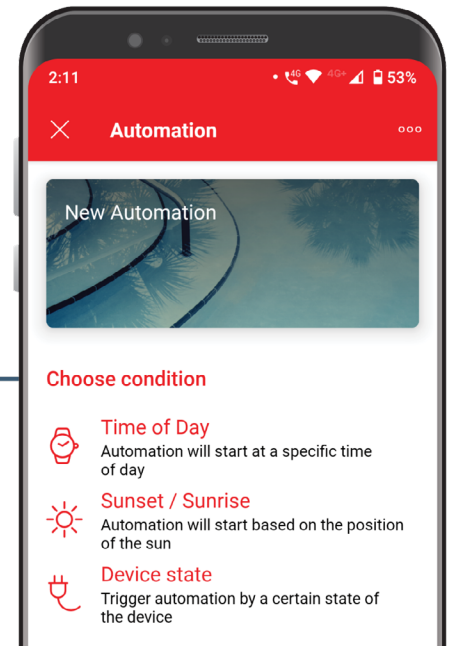

# CONTROL FROM ANYWHERE

AVIA™ + Raymote™

You can also control your AVIA settings from across the street — or across town — right from your phone. Whether adjusting the pool temperature or checking on other pool functions, it's all possible through your Raymote remote Wi-Fi connection.

## 24/7 Access

Remotely monitor your pool or spa heaters from anywhere, anytime, with touch-of-a-button access.

## Smart Automation

AVIA's smart automation system within the Raymote App makes it easy to manage your pool/spa and keep it at the perfect temperature.

Download the free Raymote Mobile App today!