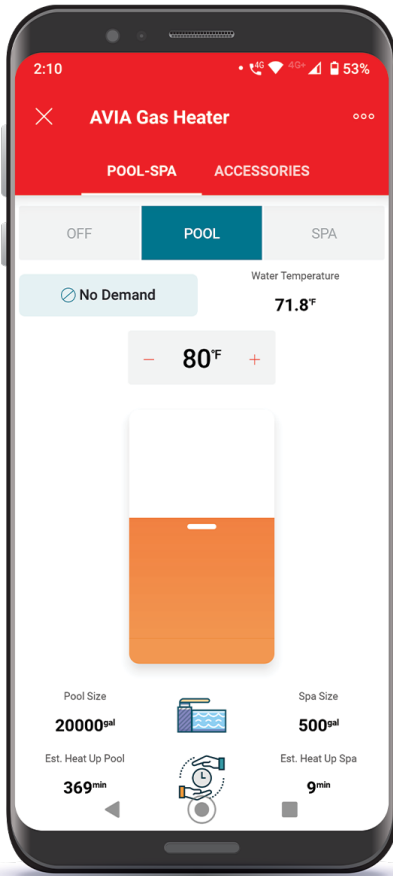

CONTROL FROM ANYWHERE

AVIA™ + Raymote™

You can also control your AVIA settings from across the street — or across town — right from your phone. Whether adjusting the pool temperature or checking on other pool functions, it's all possible through your Raymote remote Wi-Fi connection.

24/7 Access

Remotely monitor your pool or spa heaters from anywhere, anytime, with touch-of-a-button access.

Stay Informed

Real-time updates notify you of any service or maintenance needs so your heater and pool are always ready to be used.

Smart Automation

AVIA's smart automation system within the Raymote App makes it easy to manage your pool/spa and keep it at the perfect temperature.